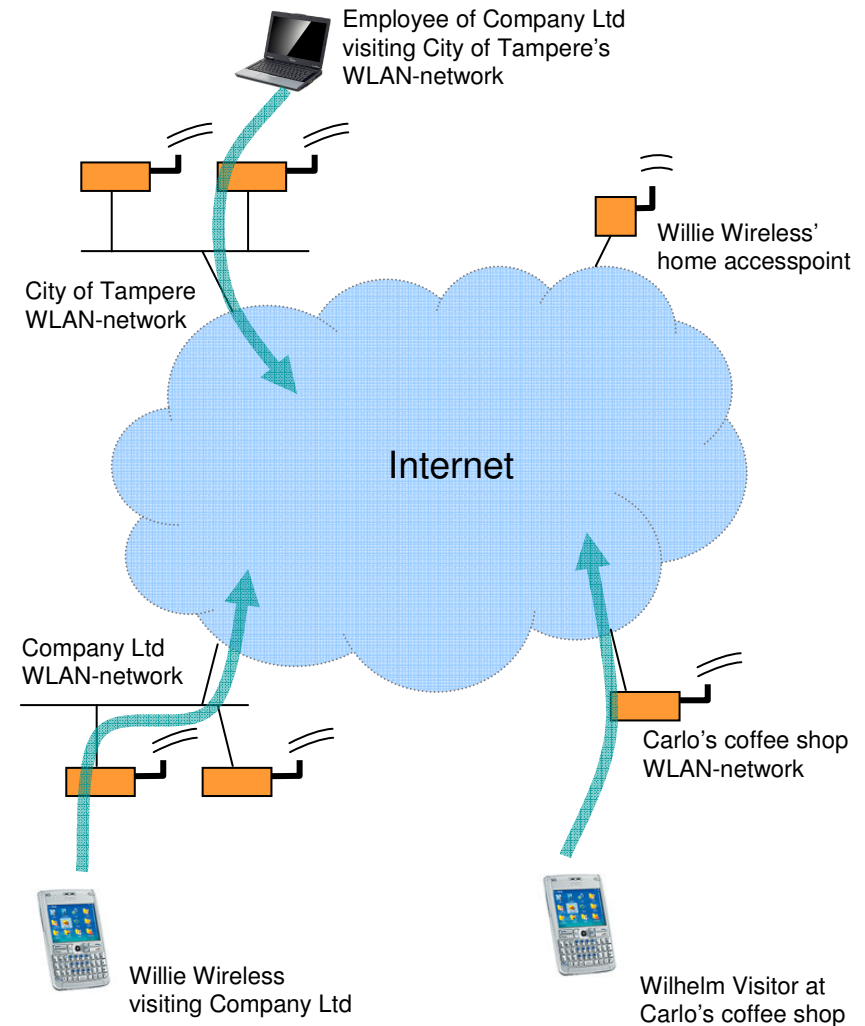

TECHNOPOLIS

LANGATON
TAMPERE

- World along.

Wireless Tampere, Langaton Tampere

- Wireless network community for citizens and organizations
- Wireless internet access all around Tampere area

**Startup financed by City of Tampere and Creative Tampere -program
Implemented by Teve Professia & partners**

TECHNOPOLIS

LANGATON
TAMPERE

- World along.

What is this all up?

Wireless Tampere –network community

- Internet access with a laptop or WLAN capable mobile phone
- Internet access in any place any time

Wireless Tampere –network community

- Share your WLAN-network and internet connection to others – In a safely and controllable way
- You get the same service from others

Wireless Tampere is not a free internet access

- You still need a broadband connection
- Visiting other WLAN-networks is ok

- *World along.*

Wireless Tampere at your service

- There are now 600+ accesspoints in Wireless Tampere, new accesspoints installed daily
- Access point map at www.langatontampere.fi (in finnish)

- World along.