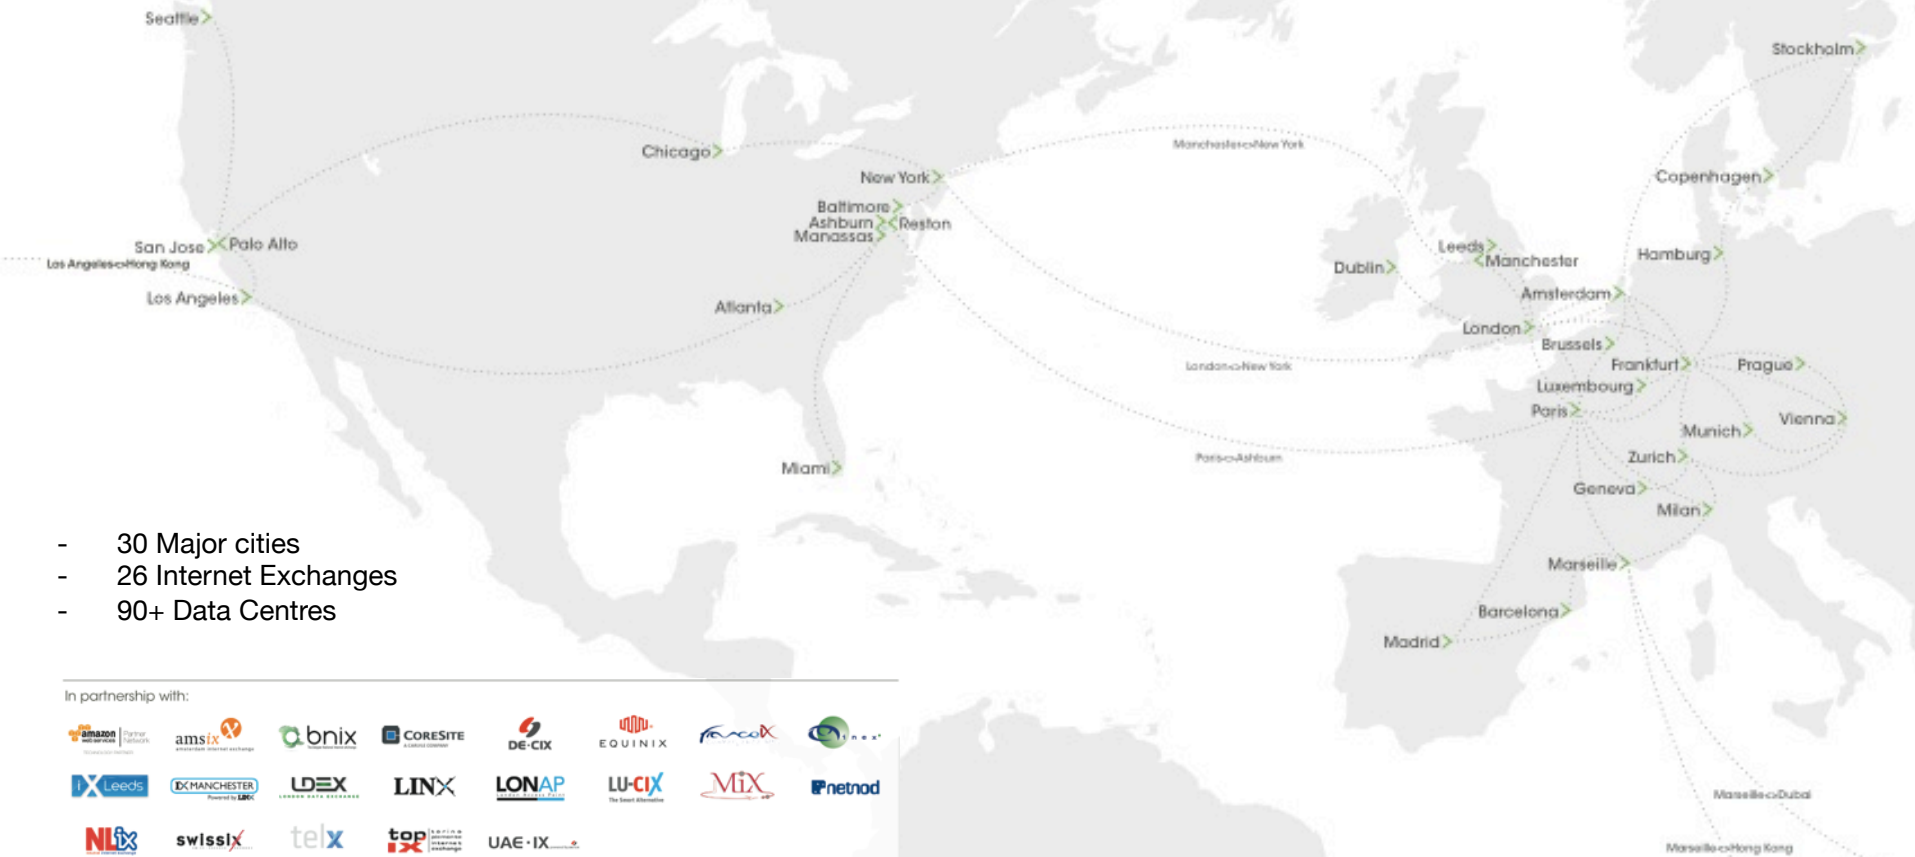

IX Reach – Connecting Networks

January 2014

Lightening Talk

TREX Workshop 9th June 2014

John Hill

IX Remote Peering

International peering from a location that's convenient for you

- Global leaders in remote peering
- #1 reseller for all major IXPs across Europe in 2013
- 26 IXP partners globally

In partnership with:

Discover new markets and endless possibilities over IX Reach's global network.

Traditional peering topology

- A Your network
- IX Internet Exchange
- R Router
- B-E Multiple peers

Remote peering topology