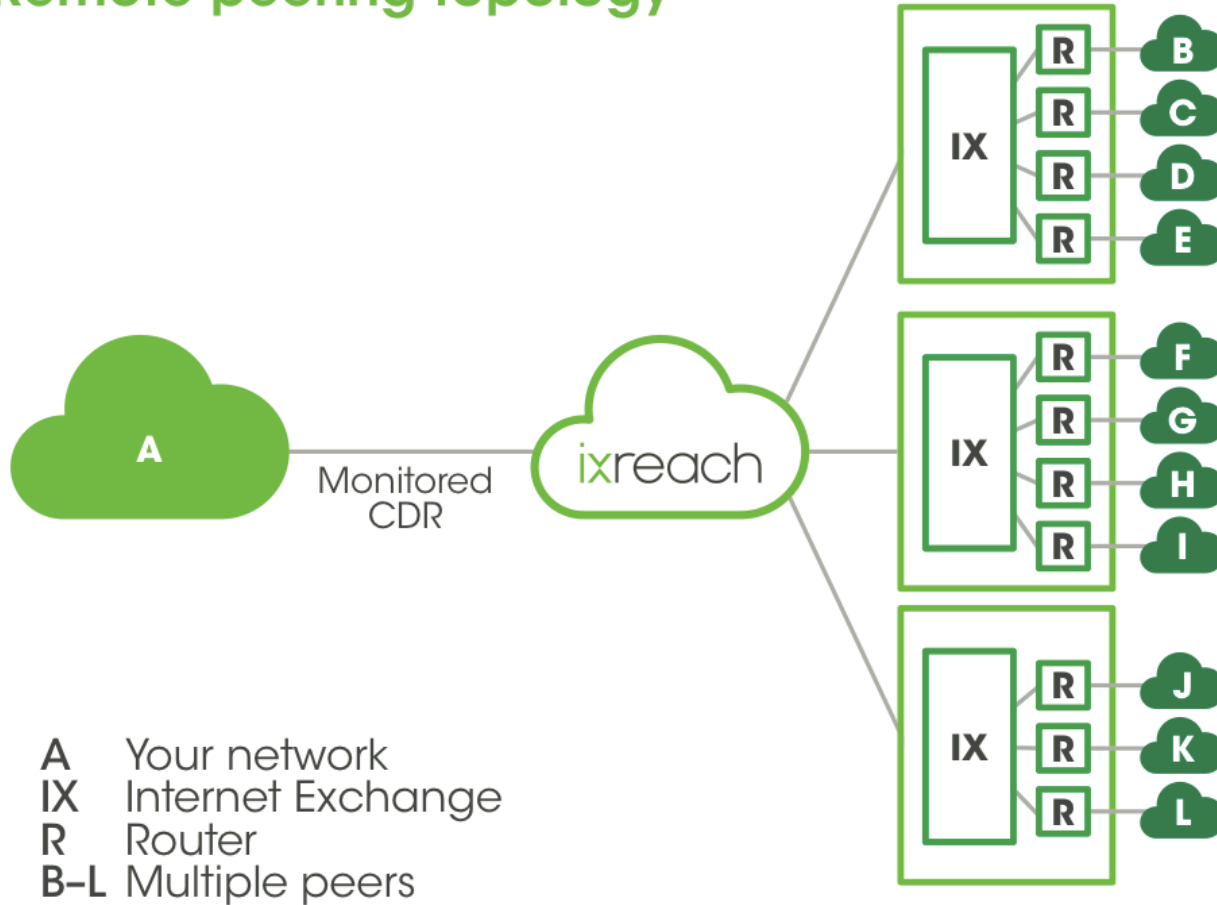

IX Reach – Connecting Networks

January 2014

Lightening Talk

TREX Workshop 9th June 2014

John Hill

IX Remote Peering

International peering from a location that's convenient for you

- Global leaders in remote peering
- #1 reseller for all major IXPs across Europe in 2013
- 26 IXP partners globally

In partnership with:

Discover new markets and endless possibilities over IX Reach's global network.

Traditional peering topology

- A Your network
- IX Internet Exchange
- R Router
- B-E Multiple peers

Remote peering topology