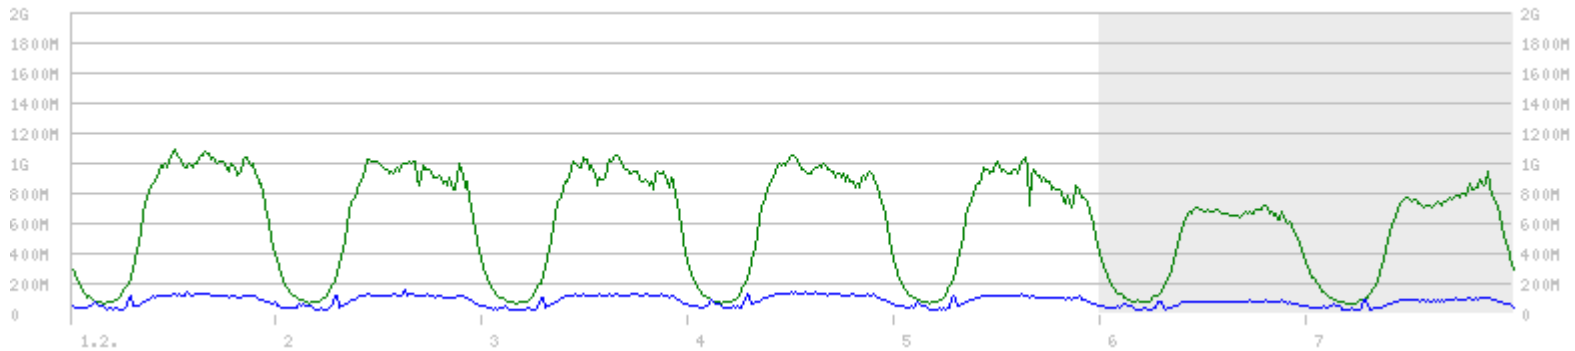

Traffic characteristics

Traffic for one week

Traffic for one day

Peering with Cybercom

We are:

- Interested in peering in TREN
- Member in RIPE

We plan to:

- Select two operator partners (AS requirement)
- Apply for an AS number to Tampere data center
- Look for a provider for a connection from our data center to TREN
- Be ready for peering arrangements Q2/2010